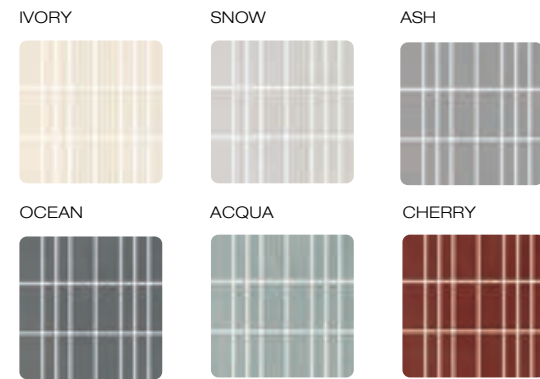

PIEZAS ESPECIALES
special pieces

MALLAS / 30X30 cm