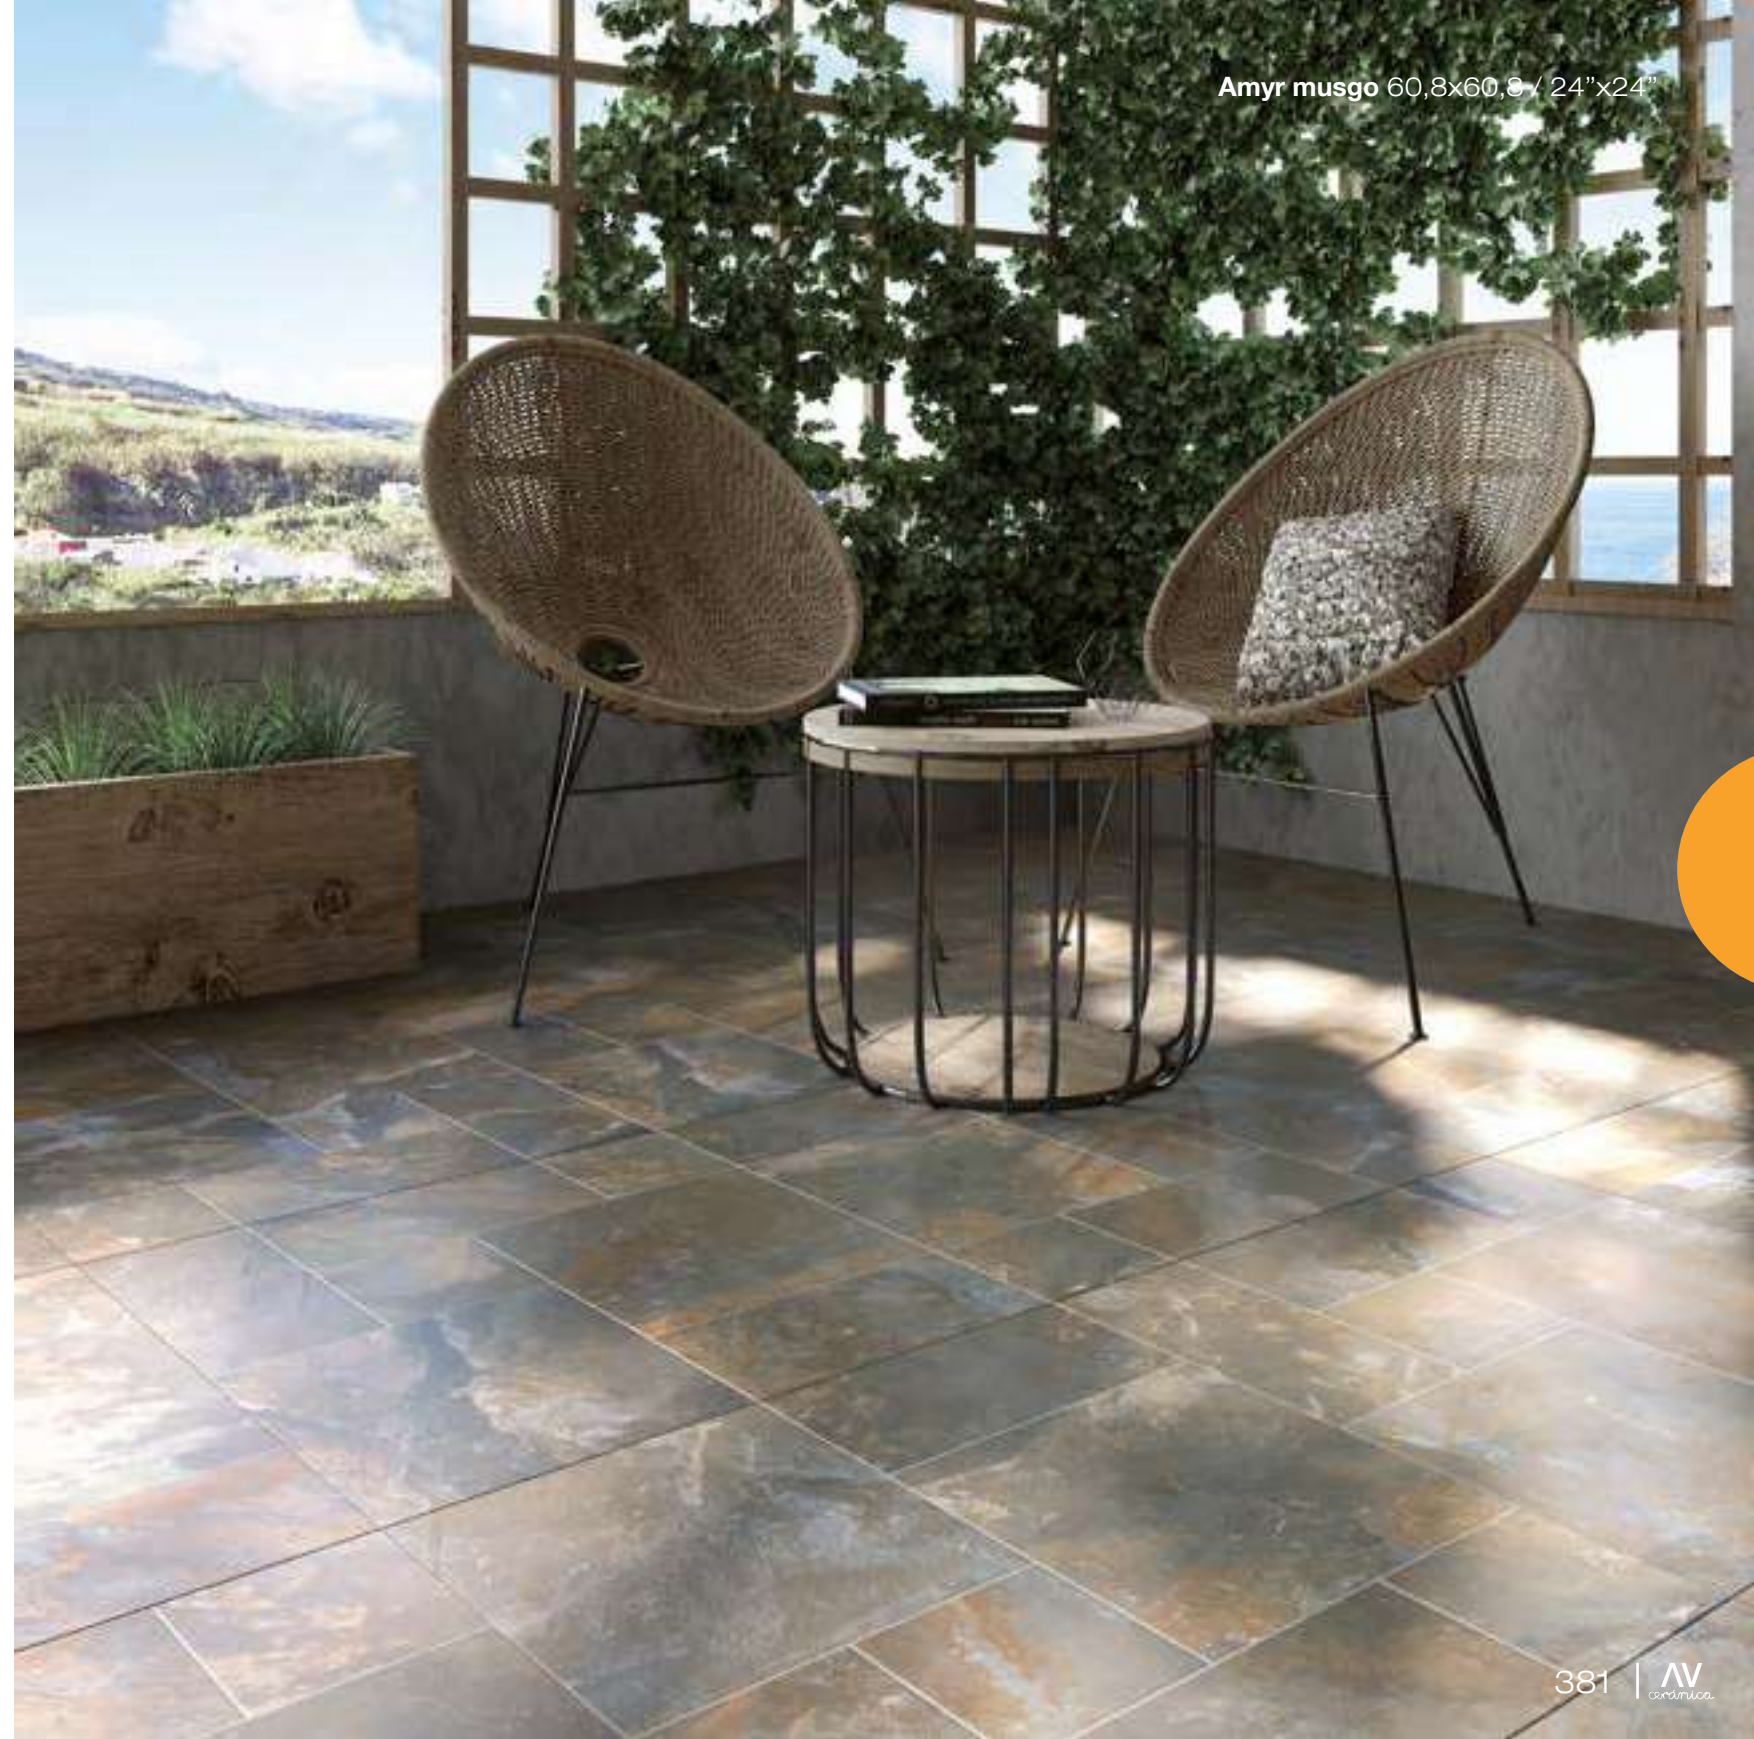

amyr

Interior y Exterior /
Indoor and Outdoor / **IN & OUT**

Amyr musgo 60,8x60,8 / 24"x24"

9,5 mm
60,8x60,8
24"x24"

PACKING & SPECIAL PIECES

	Pc/Cj	M2/Cj	Cj/Pl	M2/Pl	Kg/Cj	Kg/Pl	Cód.
60,8x60,8	4	1,48	30	44,4	31,35	960,5	60,8x60,8 MP165

Ver página 581
See page 581