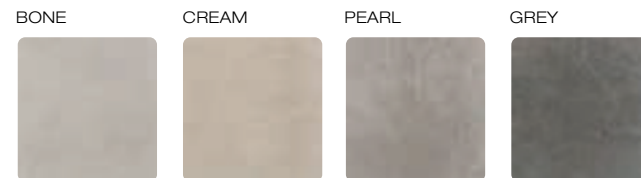

	Cód.		Cód.
Bellagio	MB140	Rlv Bellagio	MB145
		Waves	MB140

Bellagio / Rlv Bellagio 30x90 / 12"x36"

bellagio

rlv bellagio

bellagio waves

calcare

PAVIMENTO RECOMENDADO
recommended floor tile

CALCARE / 90X90 cm